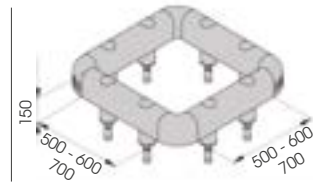

COLUMN PROTECTION 150

**M20
STAINLESS STEEL**

COPRO 150 500x500
600x600
700x700

Packing Colour **unpacked on pallet**
M

Equipped with accessories