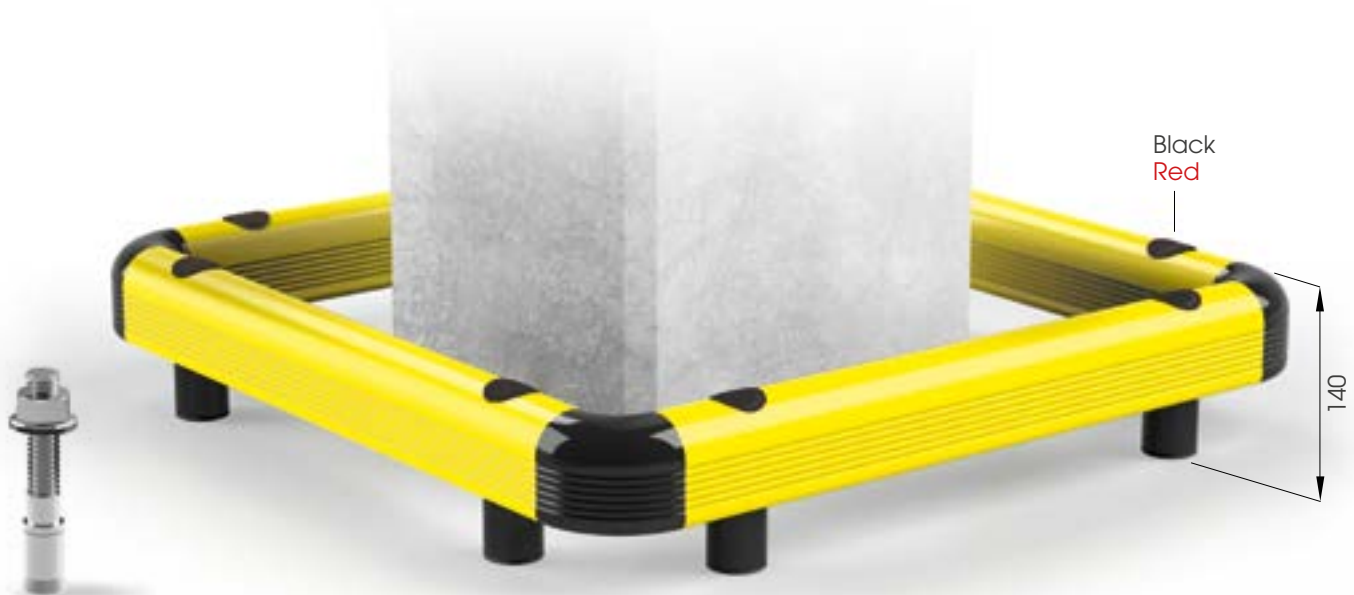

Column protection

COLUMN PROTECTION 90

LIGHT LOAD /
FOR HAND PALLET
TRUCKS

DIFFERENT
SIZES ON
REQUEST

M16
STAINLESS STEEL

COPRO 90 500x500
600x600
700x700

Packing Colour **unpacked on pallet**
M

Equipped with accessories