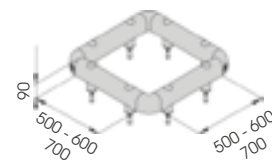

Column protection

COLUMN PROTECTION 90

LIGHT LOAD /
FOR HAND PALLET
TRUCKS

DIFFERENT
SIZES ON
REQUEST

M16
STAINLESS STEEL

COPRO 90 500x500
600x600
700x700

Packing Colour **unpacked on pallet**
M

Equipped with accessories