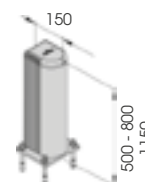

GRD 150

FAST
AND EASY
TO INSTALL

M12
GALVANISED STEEL

GRD 150 * 500
800
1150

Packing Colour **unpacked on pallet**
B M

Equipped with accessories