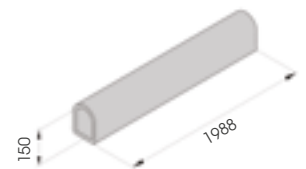

GRIN 150

**M12
GALVANISED STEEL**

GRIN 150 2000

Length **2000 mm**
Packing **to be defined**
Colour **M**

GRINCO 150

Packing **to be defined**
Colour **M**

Equipped with accessories

GRINT 150

Packing **to be defined**
Colour **M**

Equipped with accessories