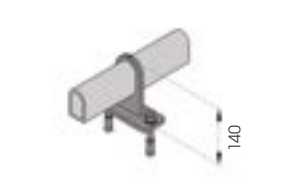

Guard Rails

GRIN 90

**M12
GALVANISED STEEL**

GRIN 90 1500

Length **1500 mm**
Packing **to be defined**
Colour **M**

GRINCO 90

Packing **to be defined**
Colour **M**

Equipped with accessories

GRINT 90

Packing **to be defined**
Colour **M**

Equipped with accessories