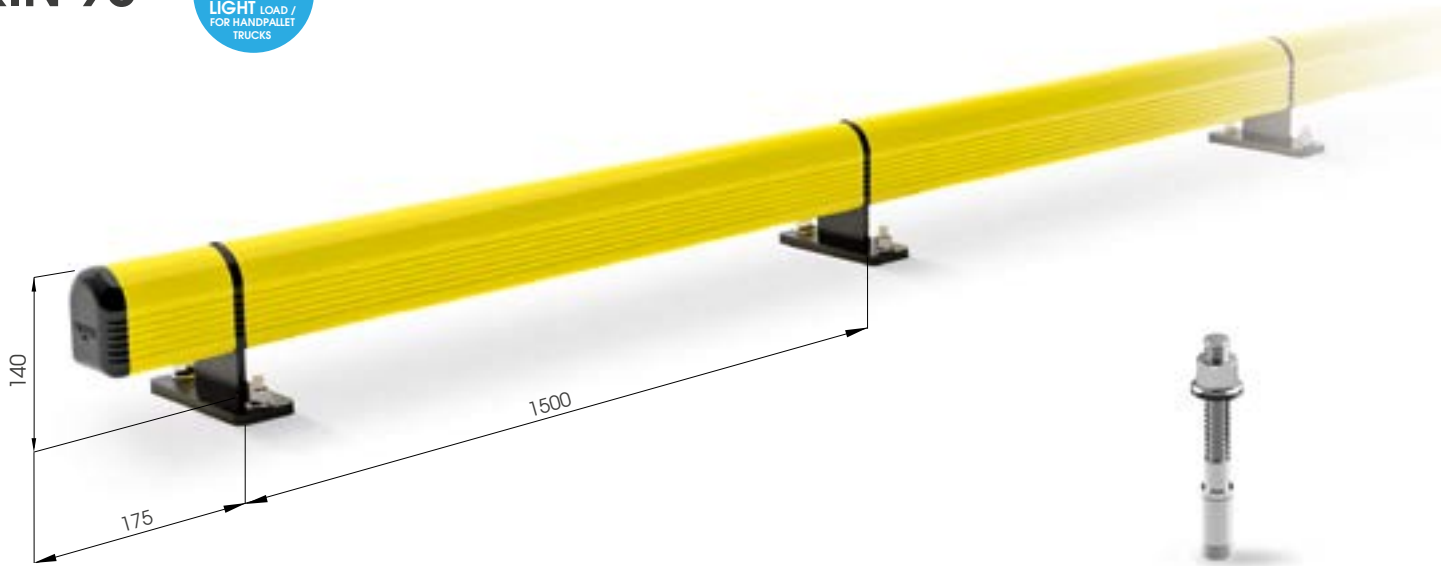

Guard Rails

GRIN 90

**M12
GALVANISED STEEL**

GRIN 90 1500

Length **1500 mm**
Packing **to be defined**
Colour **M**

GRINCO 90

Packing **to be defined**
Colour **M**

Equipped with accessories

GRINT 90

Packing **to be defined**
Colour **M**

Equipped with accessories