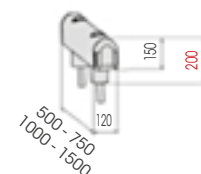

# GUARD RAIL 150

**M20  
STAINLESS STEEL**

**GR 150** 500  
750  
1000  
1500

Length **500 / 750 / 1000 / 1500 mm**  
Packing **unpacked on pallet**  
Colour  B  M

Equipped with accessories

**GR 150** 2000  
3000  
4000

Length **2.000 / 3.000 / 4.000 mm**  
Packing **unpacked on pallet**  
Colour  B  M

Equipped with accessories