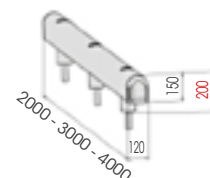

# GUARD RAIL 150

**M20  
STAINLESS STEEL**

**GR 150** 500  
750  
1000  
1500

Length **500 / 750 / 1000 / 1500 mm**  
Packing **unpacked on pallet**  
Colour  B  M

Equipped with accessories

**GR 150** 2000  
3000  
4000

Length **2.000 / 3.000 / 4.000 mm**  
Packing **unpacked on pallet**  
Colour  B  M

Equipped with accessories