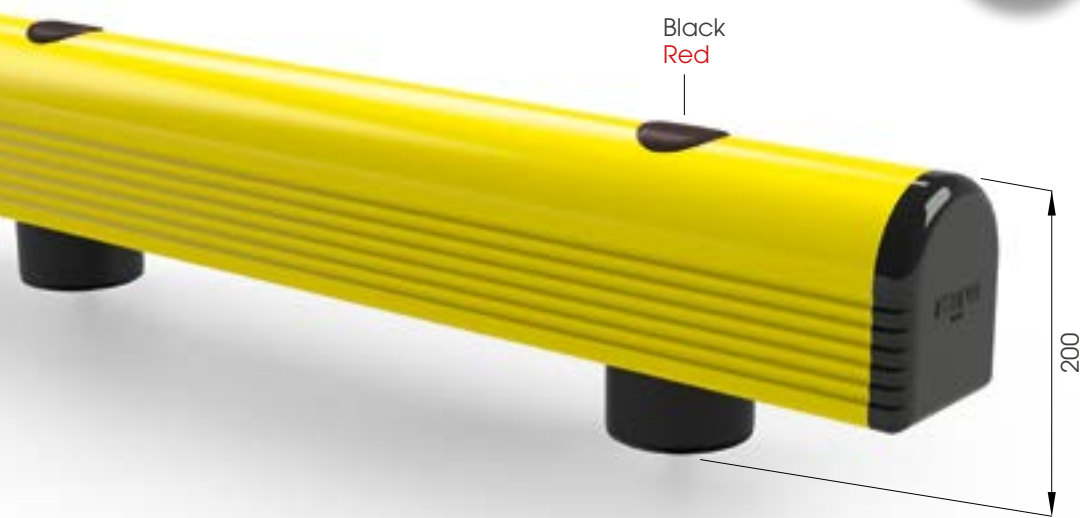

# GUARD RAIL 150

**M20  
STAINLESS STEEL**

**GR 150** 500  
750  
1000  
1500

Length **500 / 750 / 1000 / 1500 mm**  
Packing **unpacked on pallet**  
Colour  B  M

Equipped with accessories

**GR 150** 2000  
3000  
4000

Length **2.000 / 3.000 / 4.000 mm**  
Packing **unpacked on pallet**  
Colour  B  M

Equipped with accessories