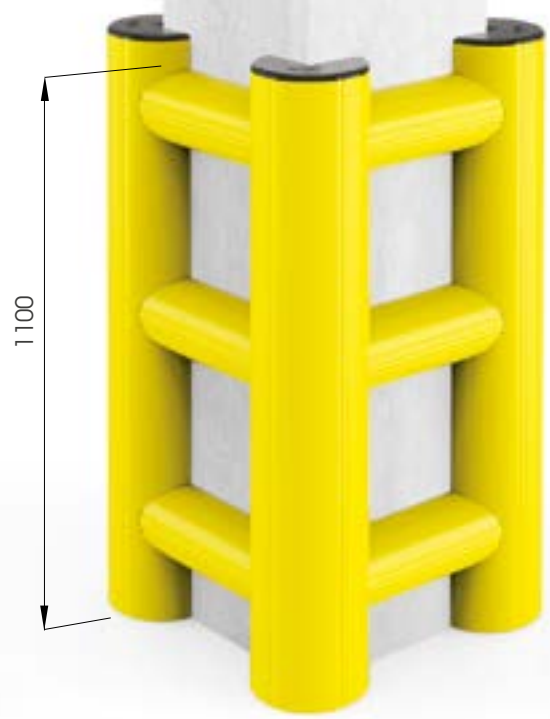

## HUG TOWER

DIFFERENT  
SIZED AND  
HEIGHT ON  
REQUEST

COMPACT

↑  
**CHOOSE THE  
HEIGHT YOU NEED!  
UP TO 5 RAILS**

**NO HOLES  
ON THE FLOOR AND COLUMN!**

**HUG TOWER 500x500  
600x600  
700x700**

Packing Colour **to be defined**  
Colour **M**