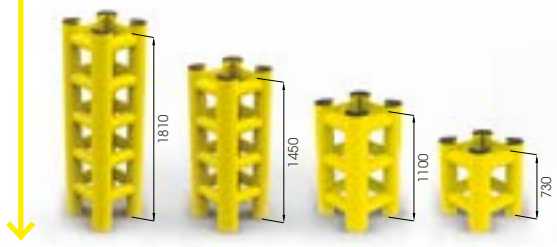

## HUG TOWER

DIFFERENT  
SIZED AND  
HEIGHT ON  
REQUEST

COMPACT

↑  
**CHOOSE THE  
HEIGHT YOU NEED!  
UP TO 5 RAILS**

**NO HOLES  
ON THE FLOOR AND COLUMN!**

**HUG TOWER 500x500  
600x600  
700x700**

Packing Colour **to be defined**  
Colour **M**