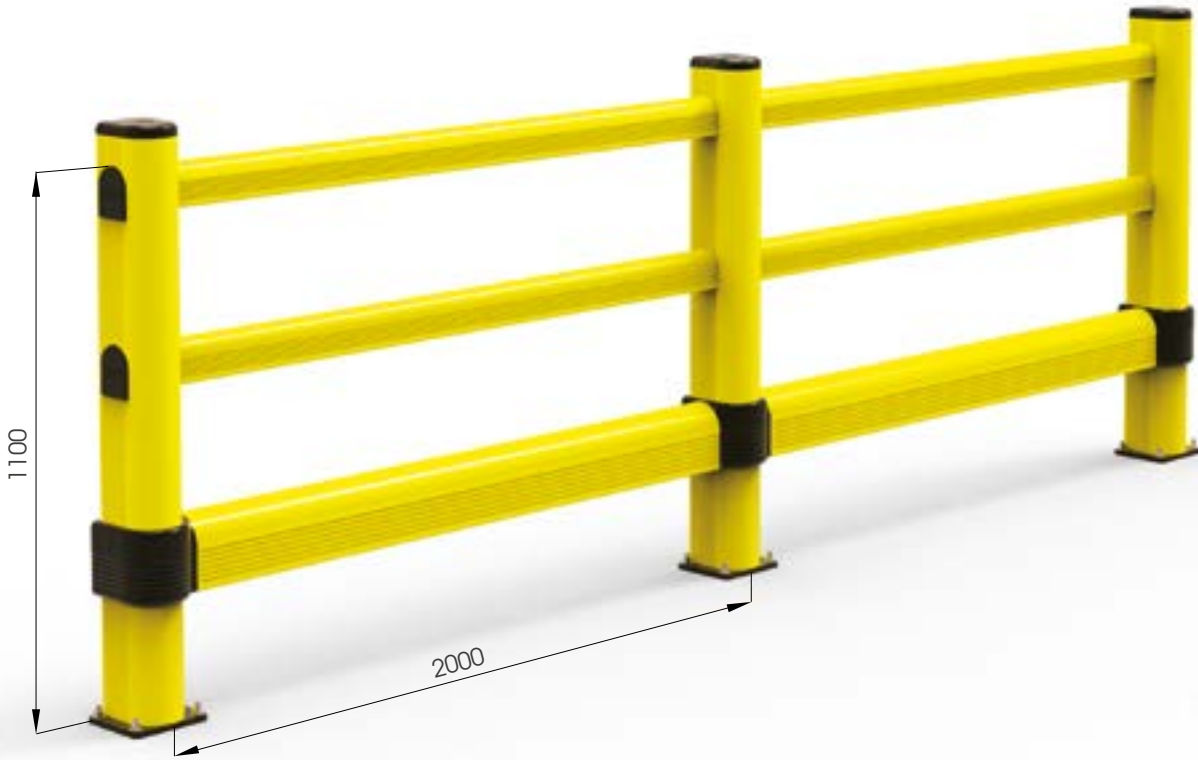

# LINK 150/1

DIFFERENT SIZES ON REQUEST

M12 GALVANISED STEEL

LINK 150/1

Packing: unpacked on pallet  
Colour: M

Equipped with accessories