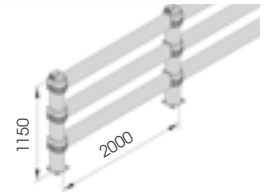

# LINK 150/3

DIFFERENT SIZES ON REQUEST

M12 GALVANISED STEEL

LINK 150/3

Packing Colour **unpacked on pallet** M

Equipped with accessories

LINK 150/3 CORNER

Packing Colour **unpacked on pallet** M