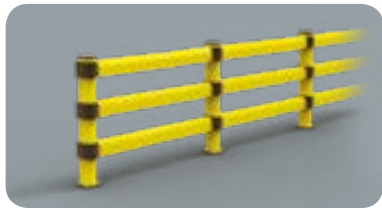

# LINK 150/3

DIFFERENT SIZES ON REQUEST

M12 GALVANISED STEEL

LINK 150/3

Packing Colour **unpacked on pallet** M

Equipped with accessories

LINK 150/3 CORNER

Packing Colour **unpacked on pallet** M