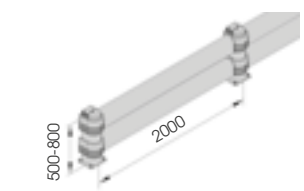

Link

LINK LM

DIFFERENT SIZES ON REQUEST

M12 GALVANISED STEEL

LINK LM 500 800

Packing Colour **unpacked on pallet**
Colour **M**

Equipped with accessories

LINK LM CORNER