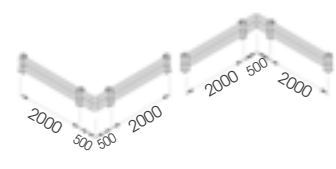

Packing Colour **unpacked on pallet**
Colour **M**