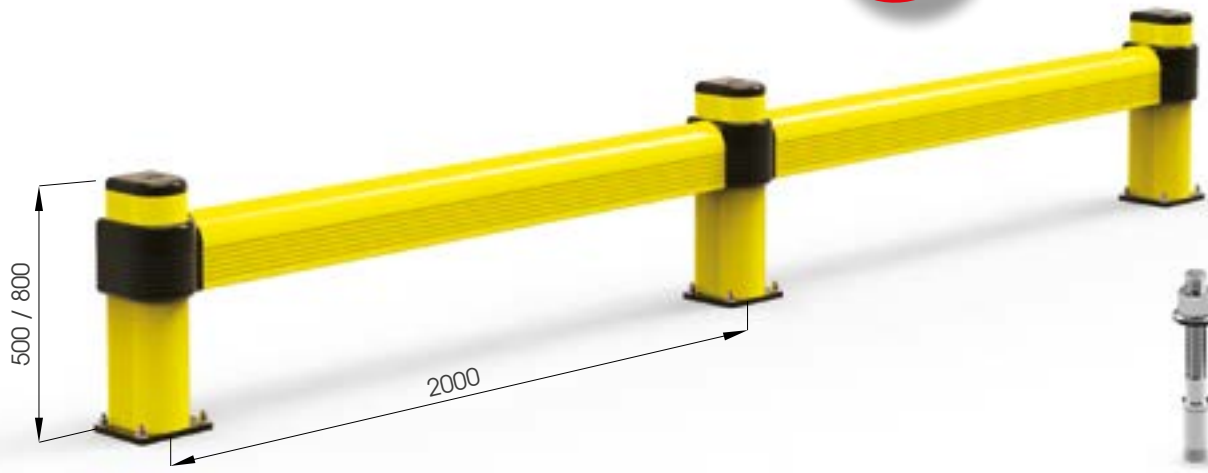

# LINK SINGLE

DIFFERENT SIZES ON REQUEST

M12 GALVANISED STEEL

LINK SINGLE 500 800

Equipped with accessories

Packing Colour **M** unpacked on pallet

LINK SINGLE CORNER

Equipped with accessories

Packing Colour **M** unpacked on pallet