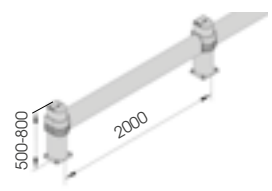

# LINK SINGLE

DIFFERENT SIZES ON REQUEST

M12 GALVANISED STEEL

LINK SINGLE 500 800

Equipped with accessories

Packing Colour **M** unpacked on pallet

LINK SINGLE CORNER

Equipped with accessories