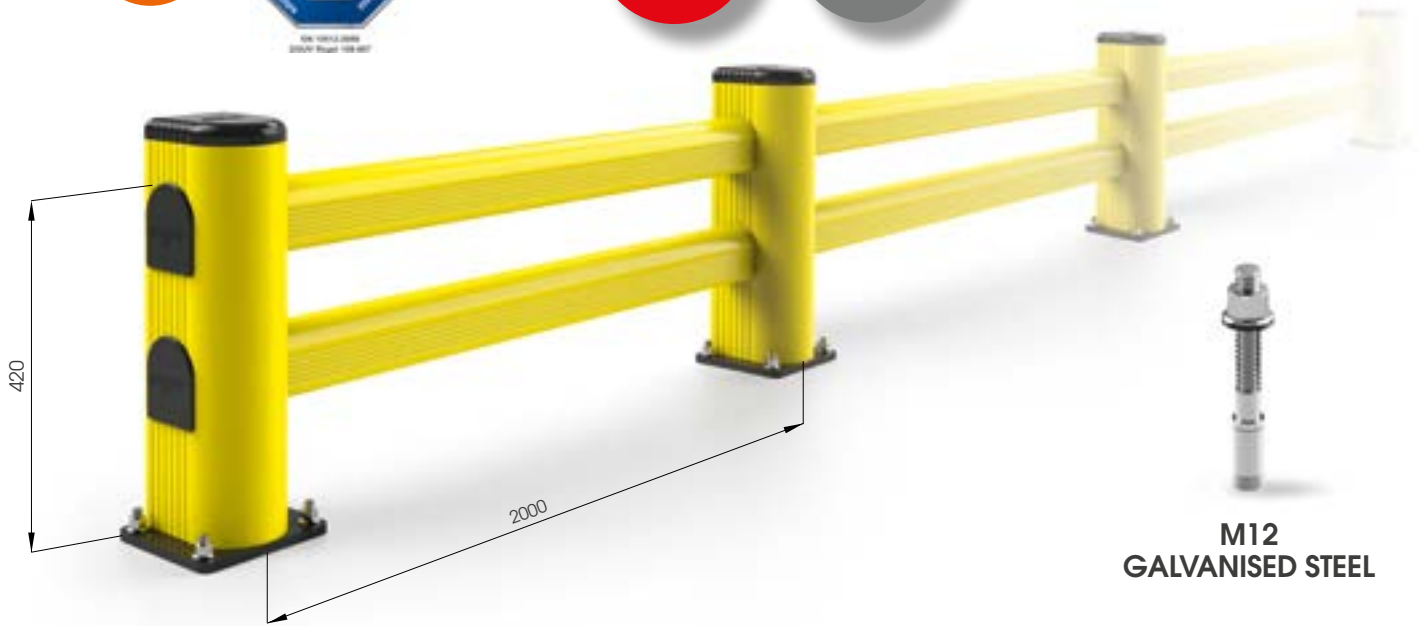

LM

DIFFERENT SIZES ON REQUEST

FAST AND EASY TO INSTALL

M12 GALVANISED STEEL

LM 2000x500 MODULAR

Packing Colour **unpacked on pallet**  
 B  M

Equipped with accessories

LM 1100x500  
 LM 2400x500

Length Packing Colour **unpacked on pallet**  
 B  M

Equipped with accessories