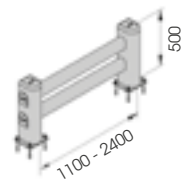

LM

DIFFERENT SIZES ON REQUEST

FAST AND EASY TO INSTALL

M12 GALVANISED STEEL

LM 2000x500 MODULAR

Packing Colour **unpacked on pallet**
☐ B ☒ M

Equipped with accessories

LM 1100x500
LM 2400x500

Length Packing Colour **unpacked on pallet**
☐ B ☒ M

Equipped with accessories