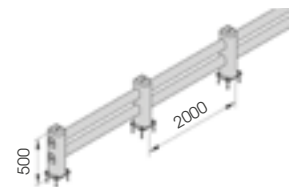

LM

DIFFERENT SIZES ON REQUEST

FAST AND EASY TO INSTALL

M12 GALVANISED STEEL

LM 2000x500 MODULAR

Packing Colour **unpacked on pallet**  
 B  M

Equipped with accessories

LM 1100x500  
 LM 2400x500