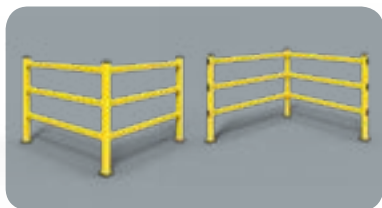

PEDESTRIAN 90

FAST AND EASY TO INSTALL

PED 90 1500x1150 MODULAR

Packing Colour **unpacked on pallet**
B M

Equipped with accessories

PED 90 1500x1150 CORNER

Packing Colour **unpacked on pallet**
B M

Equipped with accessories