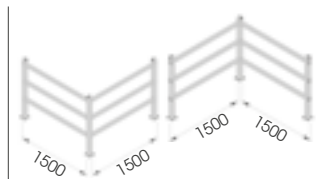

PEDESTRIAN 90

FAST AND EASY TO INSTALL

PED 90 1500x1150 MODULAR

Packing Colour **unpacked on pallet**
B M

Equipped with accessories

PED 90 1500x1150 CORNER

Packing Colour **unpacked on pallet**
B M

Equipped with accessories