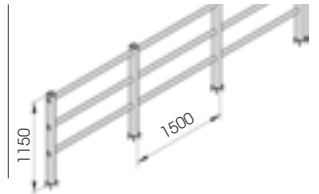

PEDESTRIAN 90

FAST AND EASY TO INSTALL

PED 90 1500x1150 MODULAR

Packing Colour **unpacked on pallet**
B M

Equipped with accessories

PED 90 1500x1150 CORNER

Packing Colour **unpacked on pallet**
B M

Equipped with accessories