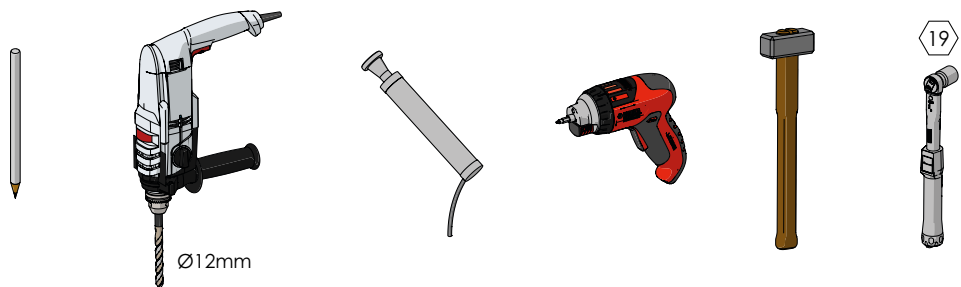

LINK 150/3

ISTRUZIONI DI INSTALLAZIONE
ASSEMBLY INSTRUCTIONS

WARNING | The distance of installation depends on speed and weight of vehicle
The product is equipped with screws M8

LINK 150/3

ISTRUZIONI DI INSTALLAZIONE
ASSEMBLY INSTRUCTIONS