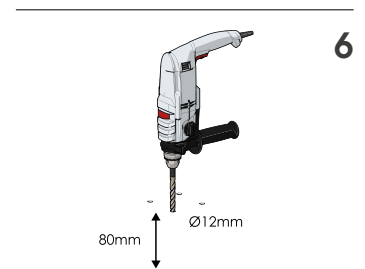

LINK 150/3

ISTRUZIONI DI INSTALLAZIONE
ASSEMBLY INSTRUCTIONS

WARNING | The distance of installation depends on speed and weight of vehicle
The product is equipped with screws M8

LINK 150/3

ISTRUZIONI DI INSTALLAZIONE
ASSEMBLY INSTRUCTIONS