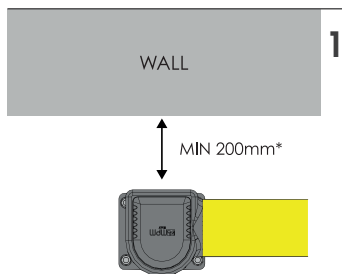

# LINK LM

ISTRUZIONI DI INSTALLAZIONE  
ASSEMBLY INSTRUCTIONS

WARNING | The distance of installation depends on speed and weight of vehicle

## 06. GUARD RAILS - LINK LM

10

11

12

13

14

15

16