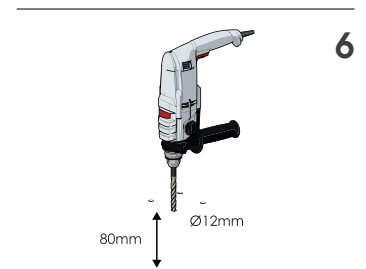

# LINK LM

ISTRUZIONI DI INSTALLAZIONE  
ASSEMBLY INSTRUCTIONS

WARNING | The distance of installation depends on speed and weight of vehicle

## 06. GUARD RAILS - LINK LM

10

11

12

13

14

15

16