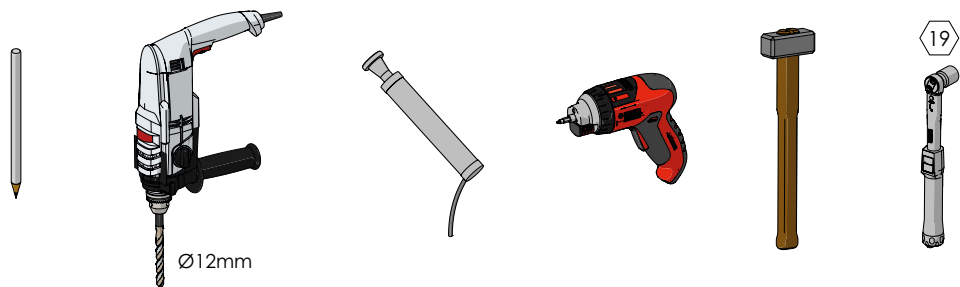

# LINK SINGLE

**ISTRUZIONI DI INSTALLAZIONE**  
**ASSEMBLY INSTRUCTIONS**

**WARNING** | The distance of installation depends on speed and weight of vehicle  
| The product is equipped with screws M8