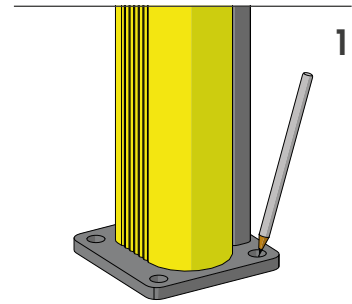

03. GUARD RAIL PEDESTRIAN SAFETY BARRIERS

DP 90

SPORTELLO PEDESTRIAN 90
DOOR PEDESTRIAN 90

PLEASE CHECK HERE BELOW
HOW THE SIZE OF THE DOOR IS TO BE MEASURED

PLEASE CHECK HERE BELOW
WHICH DIRECTION OF OPENING YOU NEED

DP 90

ISTRUZIONI DI INSTALLAZIONE
ASSEMBLY INSTRUCTIONS

DP 90

ISTRUZIONI DI INSTALLAZIONE
ASSEMBLY INSTRUCTIONS

T=60Nm

5

9

6