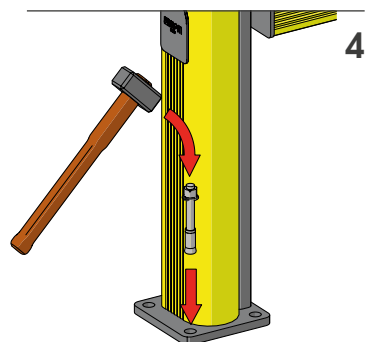

03. GUARD RAIL PEDESTRIAN SAFETY BARRIERS

DP 90

SPORTELLO PEDESTRIAN 90
DOOR PEDESTRIAN 90

PLEASE CHECK HERE BELOW
HOW THE SIZE OF THE DOOR IS TO BE MEASURED

PLEASE CHECK HERE BELOW
WHICH DIRECTION OF OPENING YOU NEED

DP 90

ISTRUZIONI DI INSTALLAZIONE
ASSEMBLY INSTRUCTIONS

DP 90

ISTRUZIONI DI INSTALLAZIONE
ASSEMBLY INSTRUCTIONS

T=60Nm

5

9

6