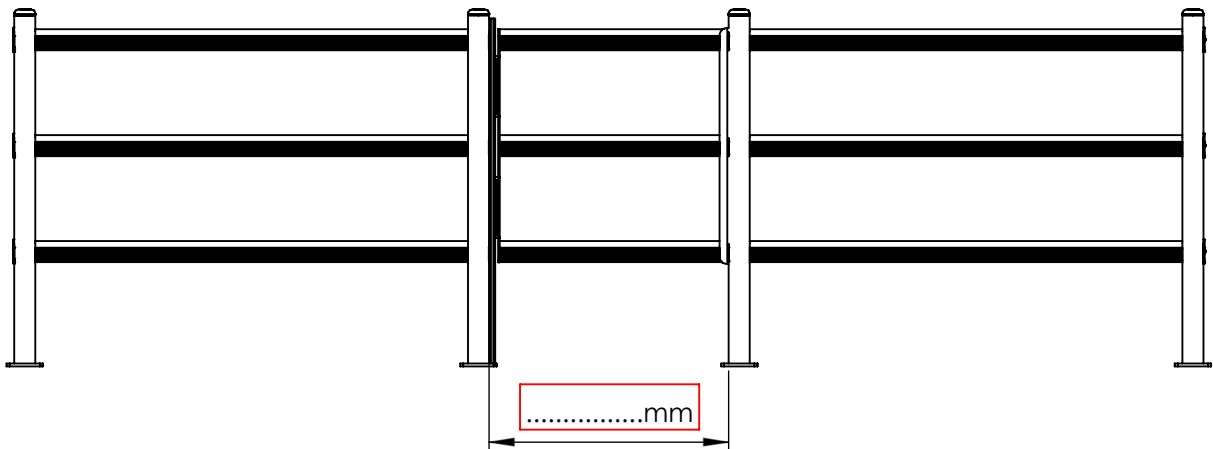

03. GUARD RAIL PEDESTRIAN SAFETY BARRIERS

DP 90

SPORTELLO PEDESTRIAN 90
DOOR PEDESTRIAN 90

PLEASE CHECK HERE BELOW
HOW THE SIZE OF THE DOOR IS TO BE MEASURED

PLEASE CHECK HERE BELOW
WHICH DIRECTION OF OPENING YOU NEED

DP 90

ISTRUZIONI DI INSTALLAZIONE
ASSEMBLY INSTRUCTIONS

DP 90

ISTRUZIONI DI INSTALLAZIONE
ASSEMBLY INSTRUCTIONS

T=60Nm

5

9

6