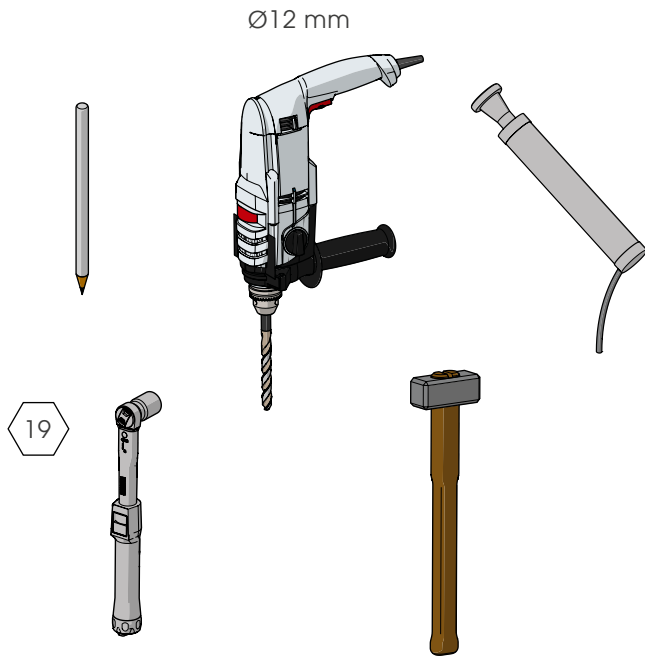

03. GUARD RAIL PEDESTRIAN SAFETY BARRIERS

DP 90

SPORTELLO PEDESTRIAN 90
DOOR PEDESTRIAN 90

PLEASE CHECK HERE BELOW
HOW THE SIZE OF THE DOOR IS TO BE MEASURED

PLEASE CHECK HERE BELOW
WHICH DIRECTION OF OPENING YOU NEED

DP 90

ISTRUZIONI DI INSTALLAZIONE
ASSEMBLY INSTRUCTIONS

DP 90

ISTRUZIONI DI INSTALLAZIONE
ASSEMBLY INSTRUCTIONS

T=60Nm

5

9

6