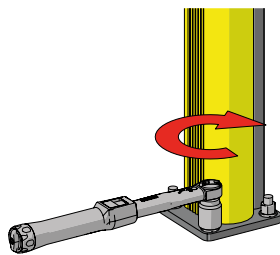

03. GUARD RAIL PEDESTRIAN SAFETY BARRIERS

DP 90

SPORTELLO PEDESTRIAN 90
DOOR PEDESTRIAN 90

PLEASE CHECK HERE BELOW
HOW THE SIZE OF THE DOOR IS TO BE MEASURED

PLEASE CHECK HERE BELOW
WHICH DIRECTION OF OPENING YOU NEED

DP 90

ISTRUZIONI DI INSTALLAZIONE
ASSEMBLY INSTRUCTIONS

DP 90

ISTRUZIONI DI INSTALLAZIONE
ASSEMBLY INSTRUCTIONS

T=60Nm

5

9

6