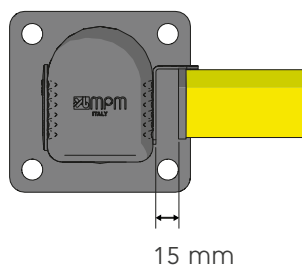

DP 90

ISTRUZIONI DI INSTALLAZIONE
ASSEMBLY INSTRUCTIONS

T=60Nm

5

9

6

10

7

11

8

T=60Nm

12