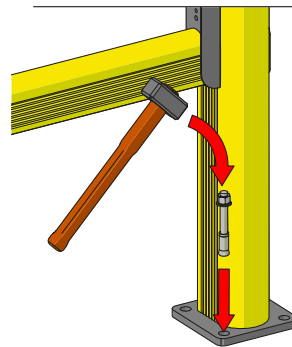

DP 90

ISTRUZIONI DI INSTALLAZIONE
ASSEMBLY INSTRUCTIONS

T=60Nm

5

9

6

10

7

11

8

T=60Nm

12