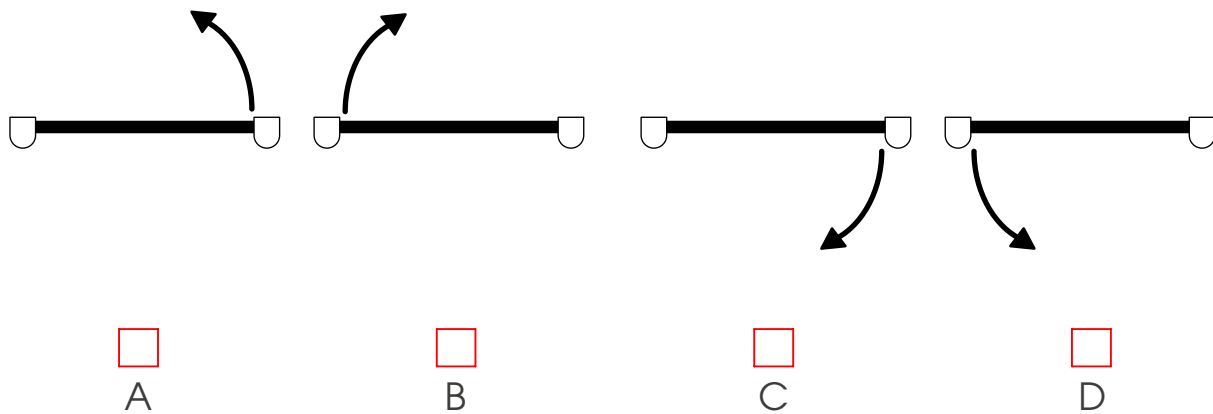

03. GUARD RAIL PEDESTRIAN SAFETY BARRIERS

DP 90

SPORTELLO PEDESTRIAN 90
DOOR PEDESTRIAN 90

PLEASE CHECK HERE BELOW
HOW THE SIZE OF THE DOOR IS TO BE MEASURED

PLEASE CHECK HERE BELOW
WHICH DIRECTION OF OPENING YOU NEED

DP 90

ISTRUZIONI DI INSTALLAZIONE
ASSEMBLY INSTRUCTIONS

DP 90

ISTRUZIONI DI INSTALLAZIONE
ASSEMBLY INSTRUCTIONS

T=60Nm

5

9

6