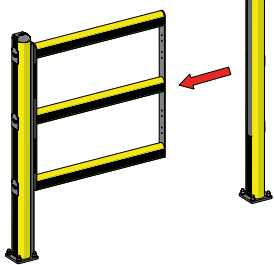

03. GUARD RAIL PEDESTRIAN SAFETY BARRIERS

DP 90

SPORTELLO PEDESTRIAN 90
DOOR PEDESTRIAN 90

PLEASE CHECK HERE BELOW
HOW THE SIZE OF THE DOOR IS TO BE MEASURED

PLEASE CHECK HERE BELOW
WHICH DIRECTION OF OPENING YOU NEED

DP 90

ISTRUZIONI DI INSTALLAZIONE
ASSEMBLY INSTRUCTIONS

DP 90

ISTRUZIONI DI INSTALLAZIONE
ASSEMBLY INSTRUCTIONS

T=60Nm

5

9

6