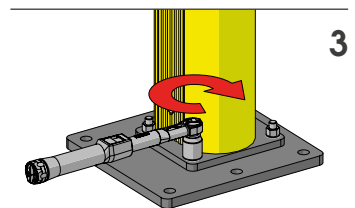

FULL FRAME

ISTRUZIONI DI INSTALLAZIONE
ASSEMBLY INSTRUCTIONS

WARNING

The distance of installation depends on speed and weight of vehicle and also on the dimension of the full frame

WALL

MIN 200mm*

1

2

3

4

5

Ø16 mm

100 mm

FULL FRAME

ISTRUZIONI DI INSTALLAZIONE
ASSEMBLY INSTRUCTIONS