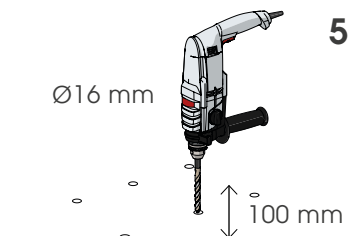

FULL FRAME

ISTRUZIONI DI INSTALLAZIONE
ASSEMBLY INSTRUCTIONS

WARNING

The distance of installation depends on speed and weight of vehicle and also on the dimension of the full frame

WALL

MIN 200mm*

1

2

3

4

5

Ø16 mm

100 mm

FULL FRAME

ISTRUZIONI DI INSTALLAZIONE
ASSEMBLY INSTRUCTIONS