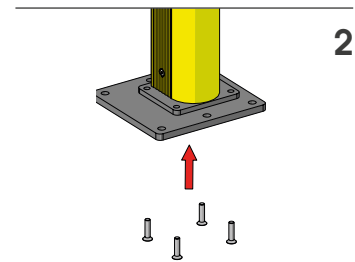

FULL FRAME

ISTRUZIONI DI INSTALLAZIONE
ASSEMBLY INSTRUCTIONS

WARNING

The distance of installation depends on speed and weight of vehicle and also on the dimension of the full frame

WALL

MIN 200mm*

1

2

3

4

5

Ø16 mm

100 mm

FULL FRAME

ISTRUZIONI DI INSTALLAZIONE
ASSEMBLY INSTRUCTIONS