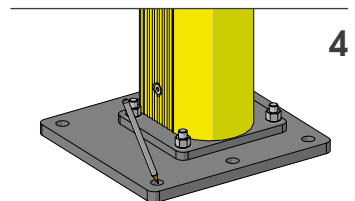

FULL FRAME

ISTRUZIONI DI INSTALLAZIONE
ASSEMBLY INSTRUCTIONS

WARNING

The distance of installation depends on speed and weight of vehicle and also on the dimension of the full frame

WALL

MIN 200mm*

1

2

3

4

5

Ø16 mm

100 mm

FULL FRAME

ISTRUZIONI DI INSTALLAZIONE
ASSEMBLY INSTRUCTIONS