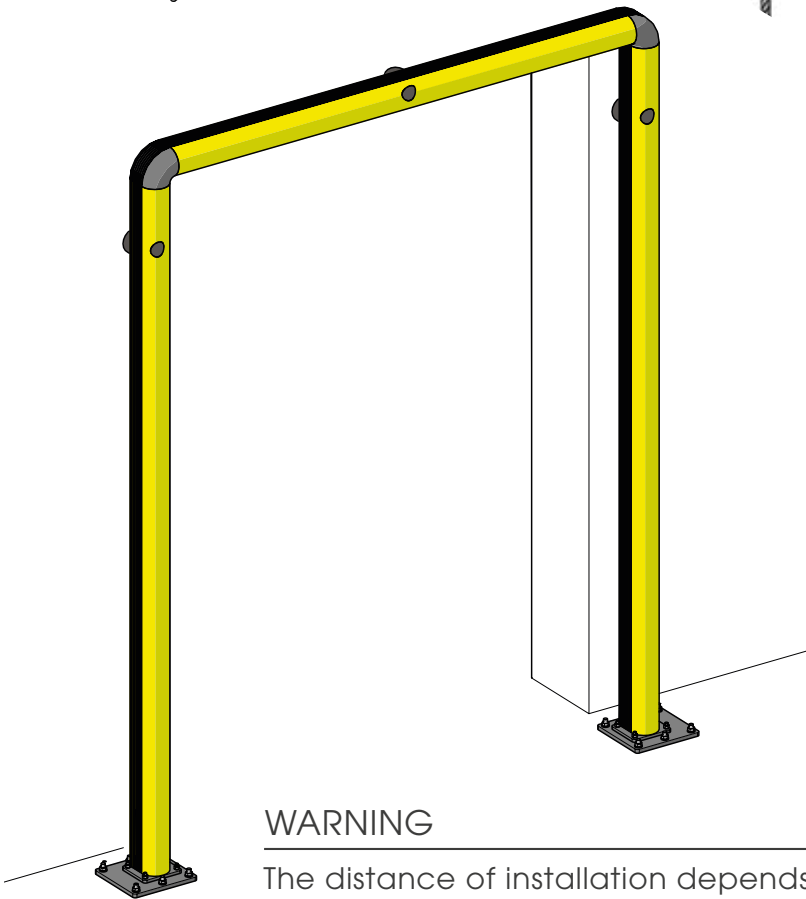

FULL FRAME

ISTRUZIONI DI INSTALLAZIONE
ASSEMBLY INSTRUCTIONS

WARNING

The distance of installation depends on speed and weight of vehicle and also on the dimension of the full frame

WALL

MIN 200mm*

1

2

3

4

5

Ø16 mm

100 mm

FULL FRAME

ISTRUZIONI DI INSTALLAZIONE
ASSEMBLY INSTRUCTIONS