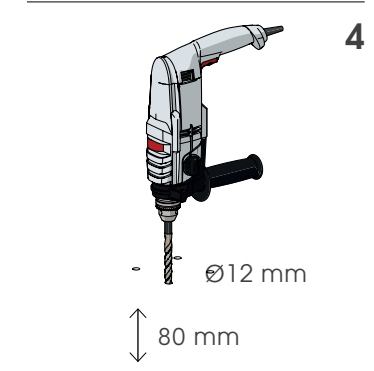

# PED 90 REINFORCED

ISTRUZIONI DI INSTALLAZIONE  
ASSEMBLY INSTRUCTIONS

Ø12 mm

**WARNING**  
The distance of installation depends on speed and weight of vehicle