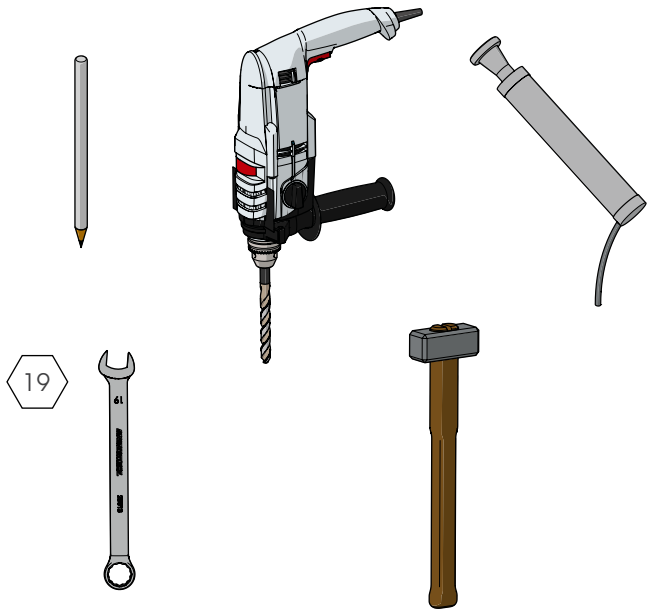

# PED 90 REINFORCED

ISTRUZIONI DI INSTALLAZIONE  
ASSEMBLY INSTRUCTIONS

Ø12 mm

**WARNING**  
The distance of installation depends on speed and weight of vehicle