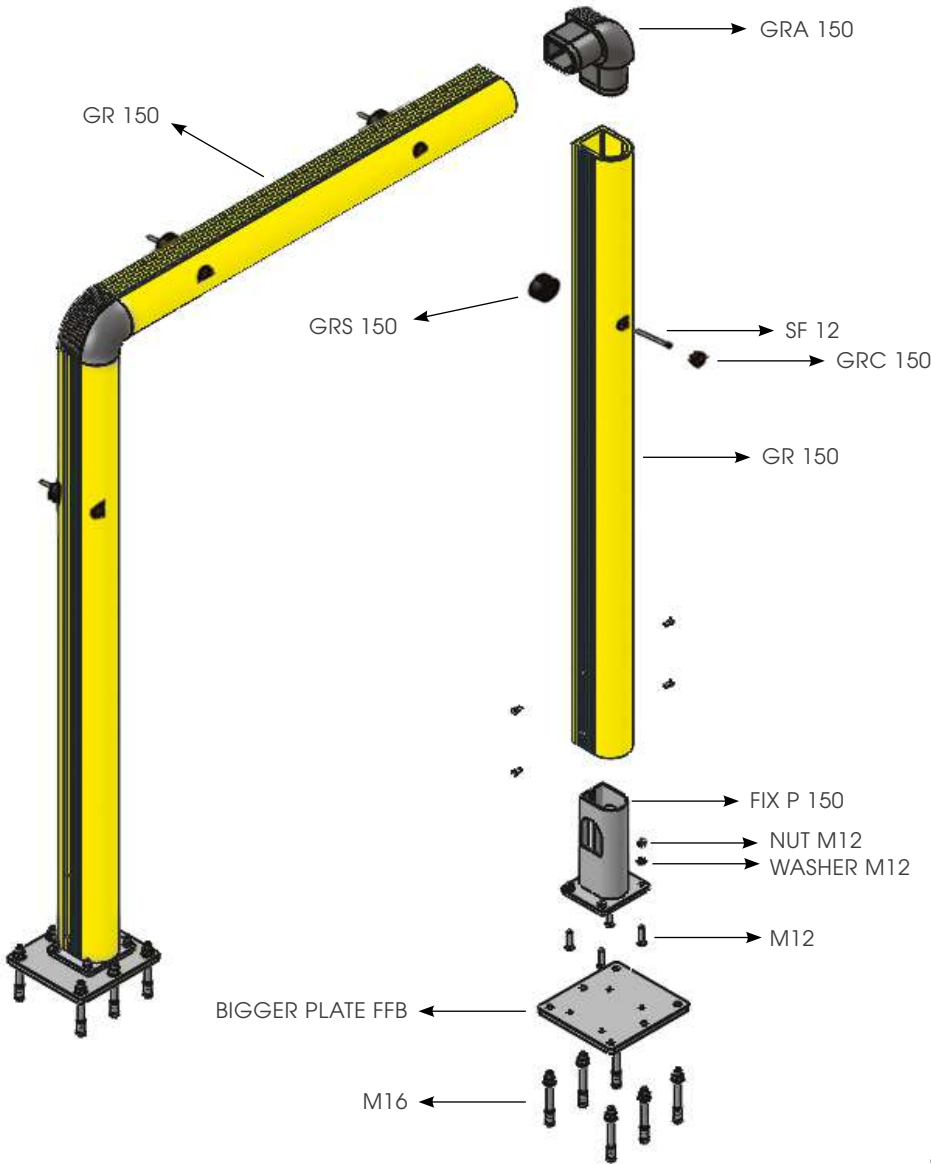

# FULL FRAME

PROTEZIONE PORTA FULL FRAME  
FULL FRAME DOOR PROTECTION

\*STANDARD DIMENSIONS  
UP TO 4500mm HIGH  
AND 4000mm WIDE

## WARNING

Full frame up to 4000mm high and 4000mm wide can be used without being mounted to the wall