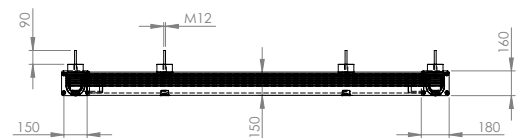

# FULL FRAME

PROTEZIONE PORTA FULL FRAME  
FULL FRAME DOOR PROTECTION

\*STANDARD DIMENSIONS  
UP TO 4500mm HIGH  
AND 4000mm WIDE

## WARNING

Full frame up to 4000mm high and 4000mm wide can be used without being mounted to the wall