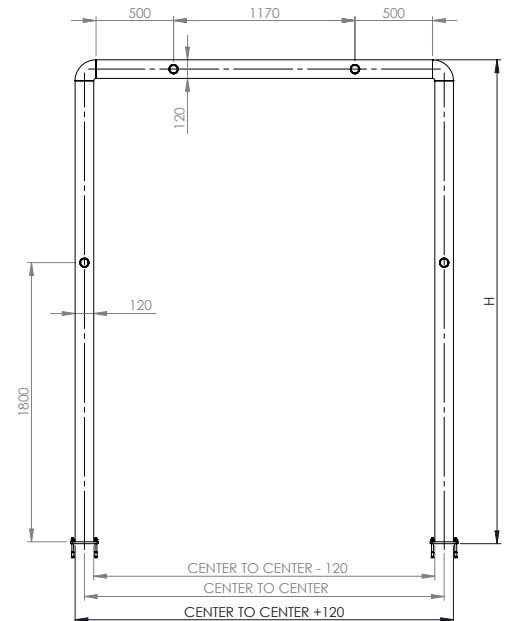

# FULL FRAME

PROTEZIONE PORTA FULL FRAME  
FULL FRAME DOOR PROTECTION

\*STANDARD DIMENSIONS  
UP TO 4500mm HIGH  
AND 4000mm WIDE

## WARNING

Full frame up to 4000mm high and 4000mm wide can be used without being mounted to the wall